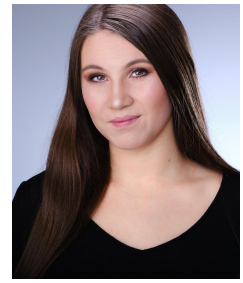

Emily Ellsworth

emilyjellsworth@gmail.com | www.Emily-Ellsworth.com

Vocal Range: e3-C6 | Mezzo-Soprano
Height: 5'6" | Hair: Brown | Eyes: Hazel

Film/TV

The Sky May Be Blue	Jessica	NBC Peacock
Murdered By Morning	Haley	Oxygen
Chippendale's	Stand-In	Hulu
Bollywood Movies Review	Lead Reporter	Holly Bolly Connection Celebrity News
Forgiveness	Lori	Dir. Zeyu Jin
Finding Sergio	Alessandra	Movie Camera Movement
Off the Land	Julia	GG Films
Swipe	Cherry	Movie Camera Movement
Intrusion	Killer	Dir. Taige Shi

Commercial/Internet Projects

T-Mobile Commercial	Stand-In	T-Mobile
Teeth Struggles	Tay	Smile Squad Comedy
Doors Always Close for a Reason	Assistant	Dhar Mann Studios
Kosas Grow Potion	Lead	Kosas Cosmetics
Doordash	Wife	Ready Set Production
Puzzle Post	Wife	PuzzlePost
Mushroom Gummy	Customer	Urth Naturals
Car Insurance	Customer	Fnet Ad Agency
My Gold	Rifle Twirler	Heart On Fire Productions

Advanced tap dancing (15 years), modeling, painting, console gaming, inline skating, spinning rifle/flags/sabre, IPA knowledge, stage combat (hand-to-hand, broadsword), Improvisation, dialects (Brooklyn, Southern American, Standard British), choreographer, drivers license, fully vaccinated